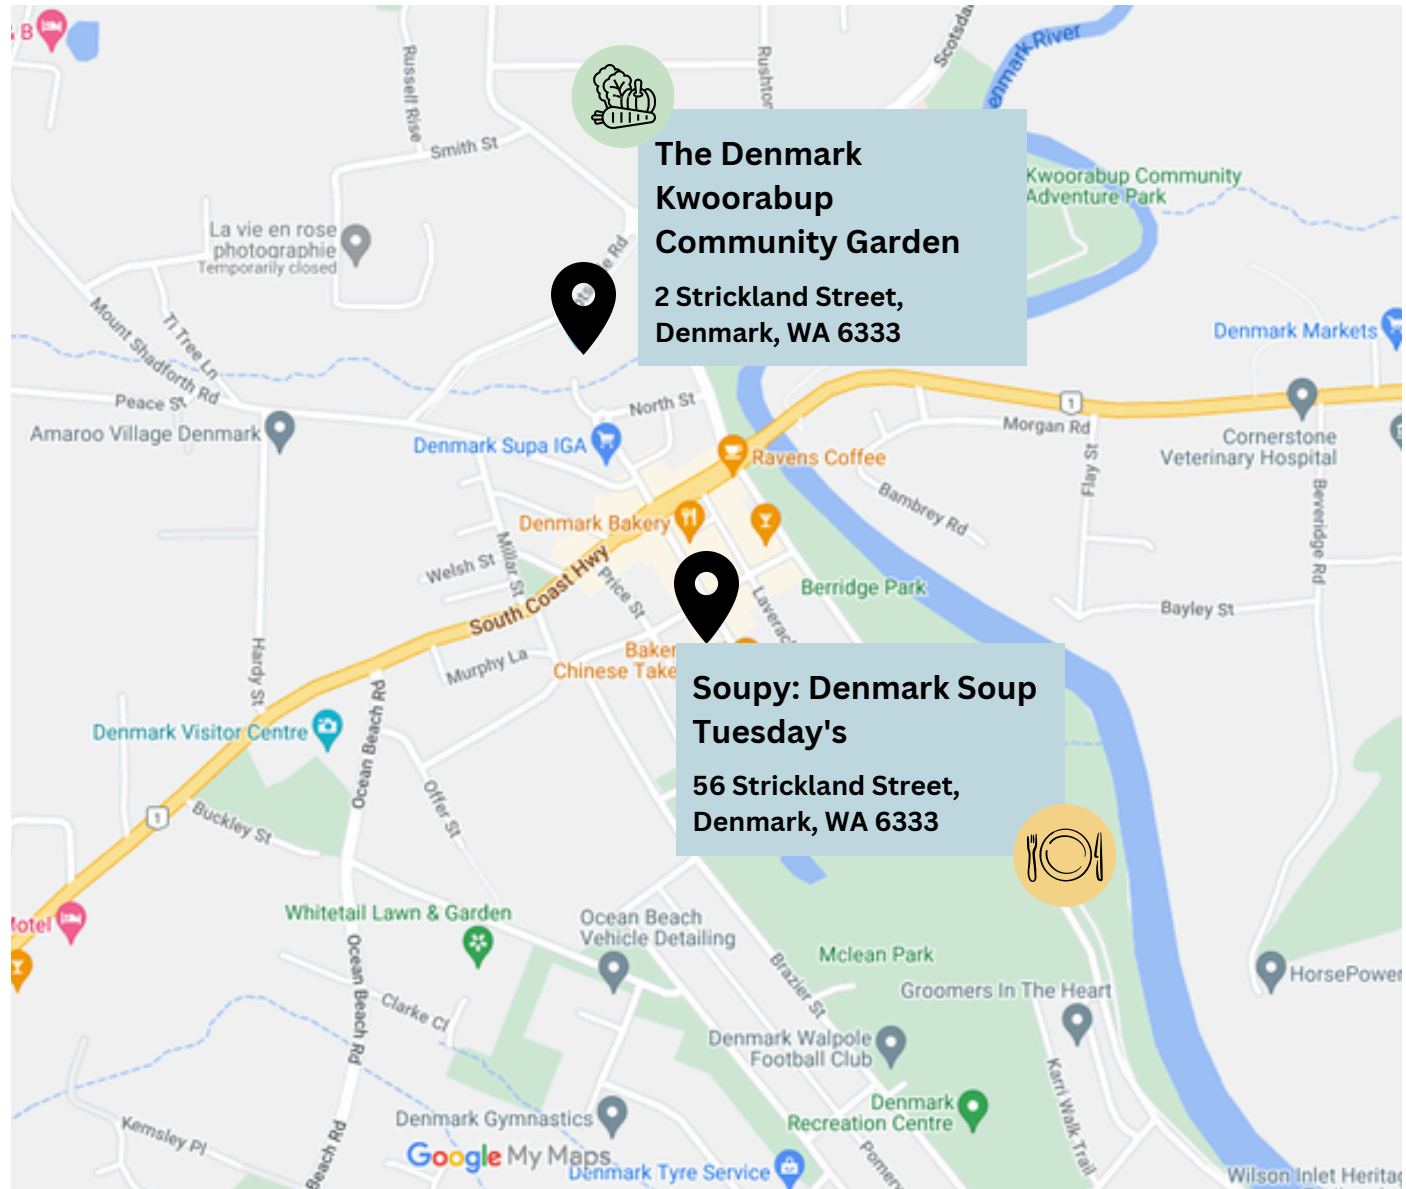

Food Access Map: Denmark

Anglicare WA

1800 979 777

Mon-Fri 8.30am-4.30pm

Soupy: Denmark Soup Tuesday's

Tue 5.00pm-7.00pm

56 Strickland Street, Denmark, WA 6333

The Denmark Kwoorabup Community Garden

(08) 9848 0300

Call to confirm

2 Strickland Street, Denmark, WA 6333

Emergency food relief

Regular food relief

Community garden/food swapping group

Please note, this map was developed in 2024.