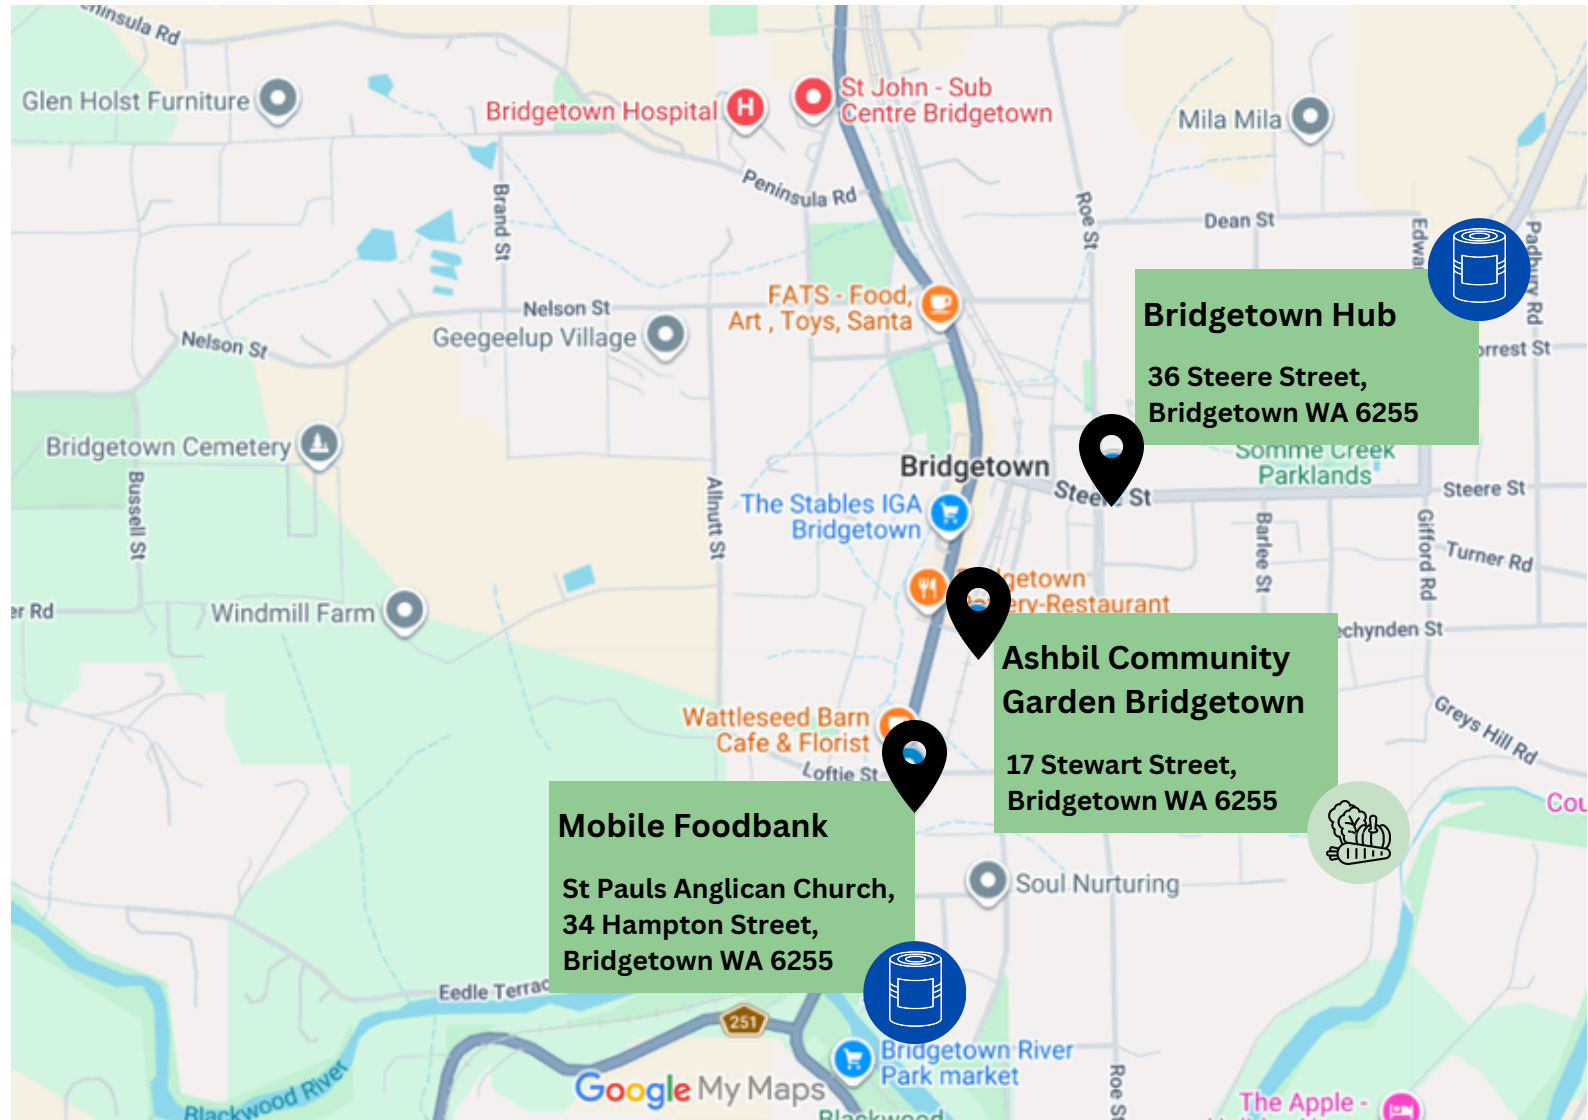

 Terminus Building, 36 Steere Street,
Bridgetown WA 6255

FCAWA Emergency Relief and Food Access Service

 1800 979 777

 Mon - Fri, 9.30am - 5.00pm

*Call to be connected with your local support
services.

Food Access Map: Bridgetown

Emergency food relief

**Community
garden/food swapping
group**

**See attached page for a map
of these services.*

Mobile Foodbank

 (08) 9761 2139

 Second and fourth Tuesday of
the month 10:45am-11:30am

 St Pauls Anglican Church, 34 Hampton
Street, Bridgetown, WA, 6255

Vinnies

 0429 680 759

*Call to enquire about services

Food Access Map: Bridgetown

Emergency food relief

Community garden/food
swapping group

Please note, this map was developed in 2025.