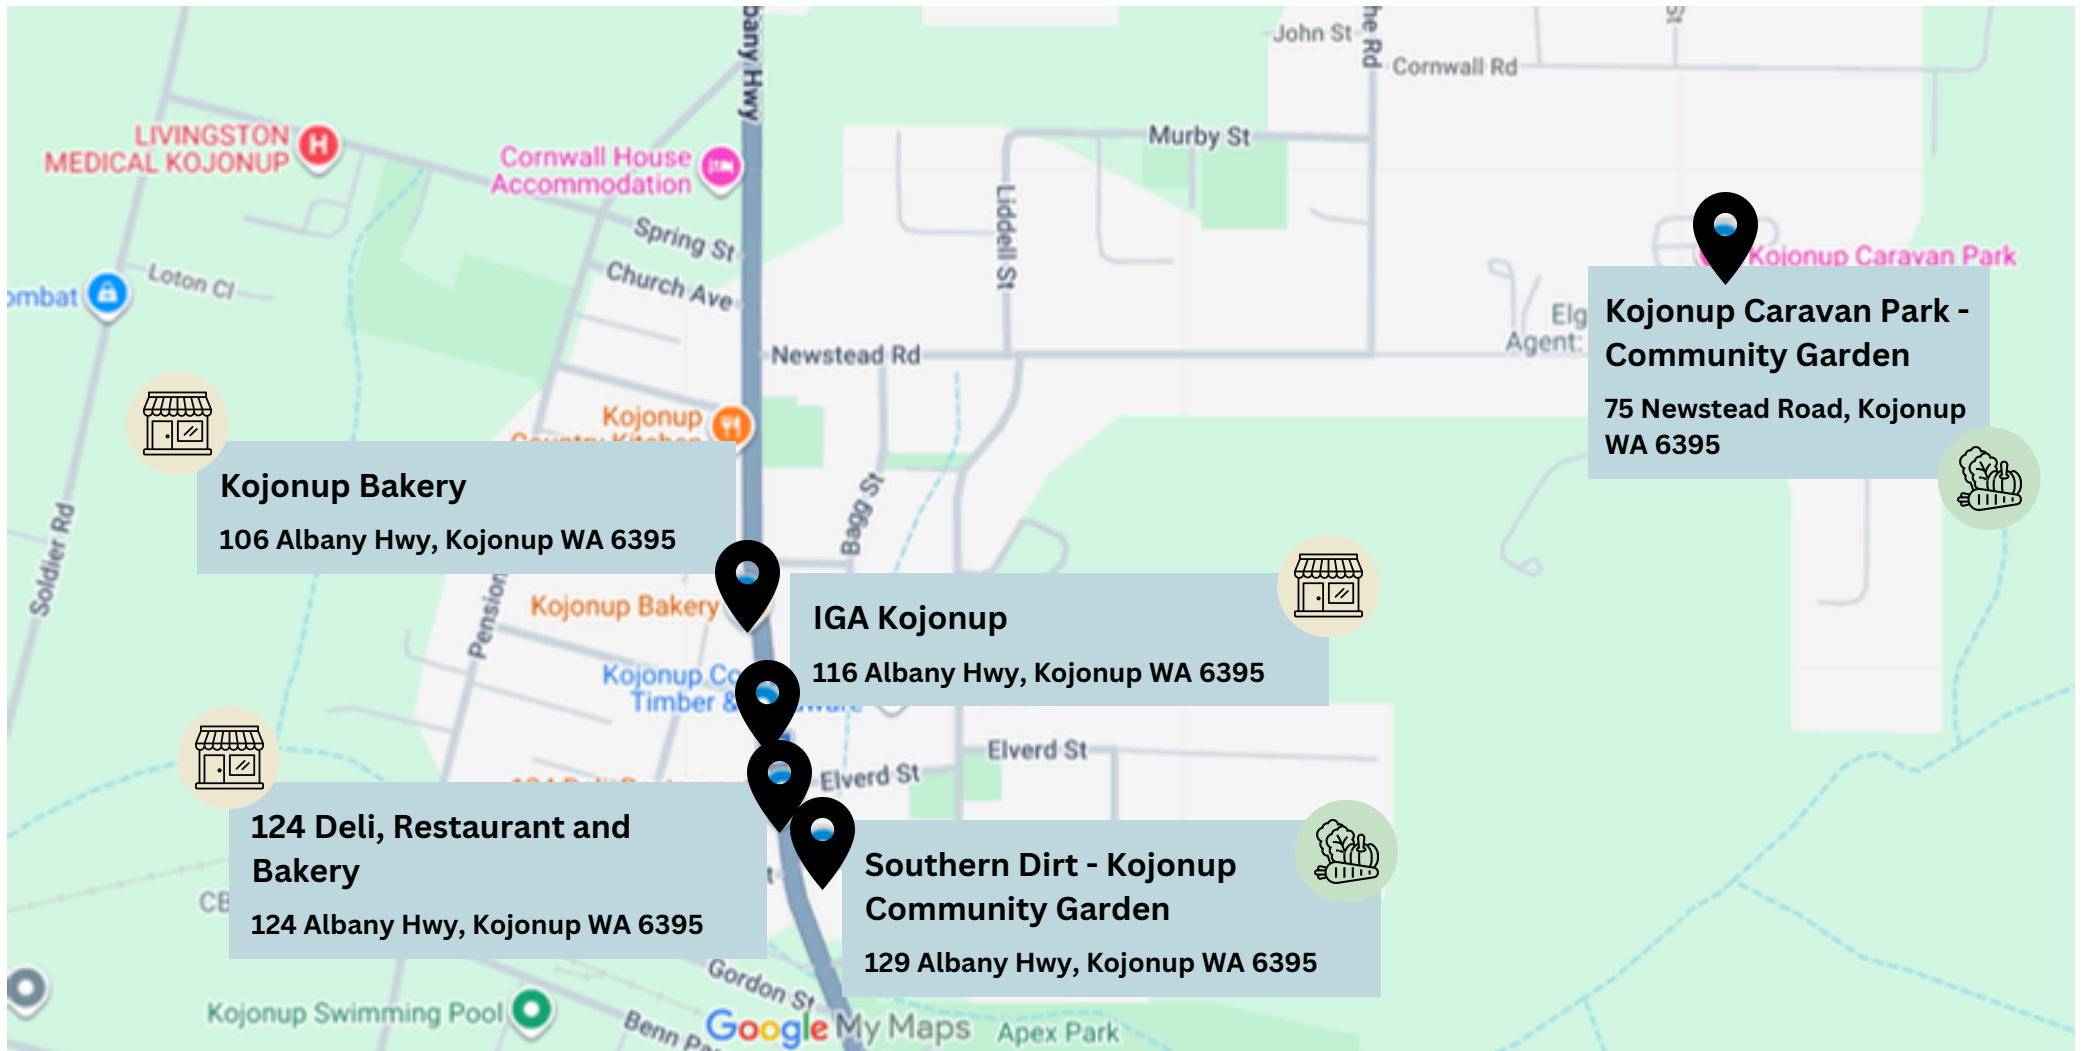

124 Deli, Restaurant and Bakery

 (08) 9831 0193

 Mon-Sun 6.00am-8.30pm

 124 Albany Hwy, Kojonup WA 6395

Emergency Relief and Food Access Service (ERFAS)

 1800 979 777

 Mon - Fri, 9.30am - 5.00pm

*Call to be connected with your local support services.

**See attached page for a map of these services.*

Kojonup Bakery

 (08) 9831 0142

 Mon-Fri 5.00am-4.00pm
Sat-Sun 6.00am-3.00pm

 106 Albany Hwy, Kojonup WA 6395

Kojonup Caravan Park - Community Garden

 (08) 9831 1127

 75 Newstead Road, Kojonup WA 6395

Southern Dirt - Kojonup Community Garden

 0455 581 729

 129 Albany Hwy, Kojonup WA 6395

Food Access Map: Kojonup

Emergency food relief

Community garden

Food store/shop

Please note, this map was developed in 2026.